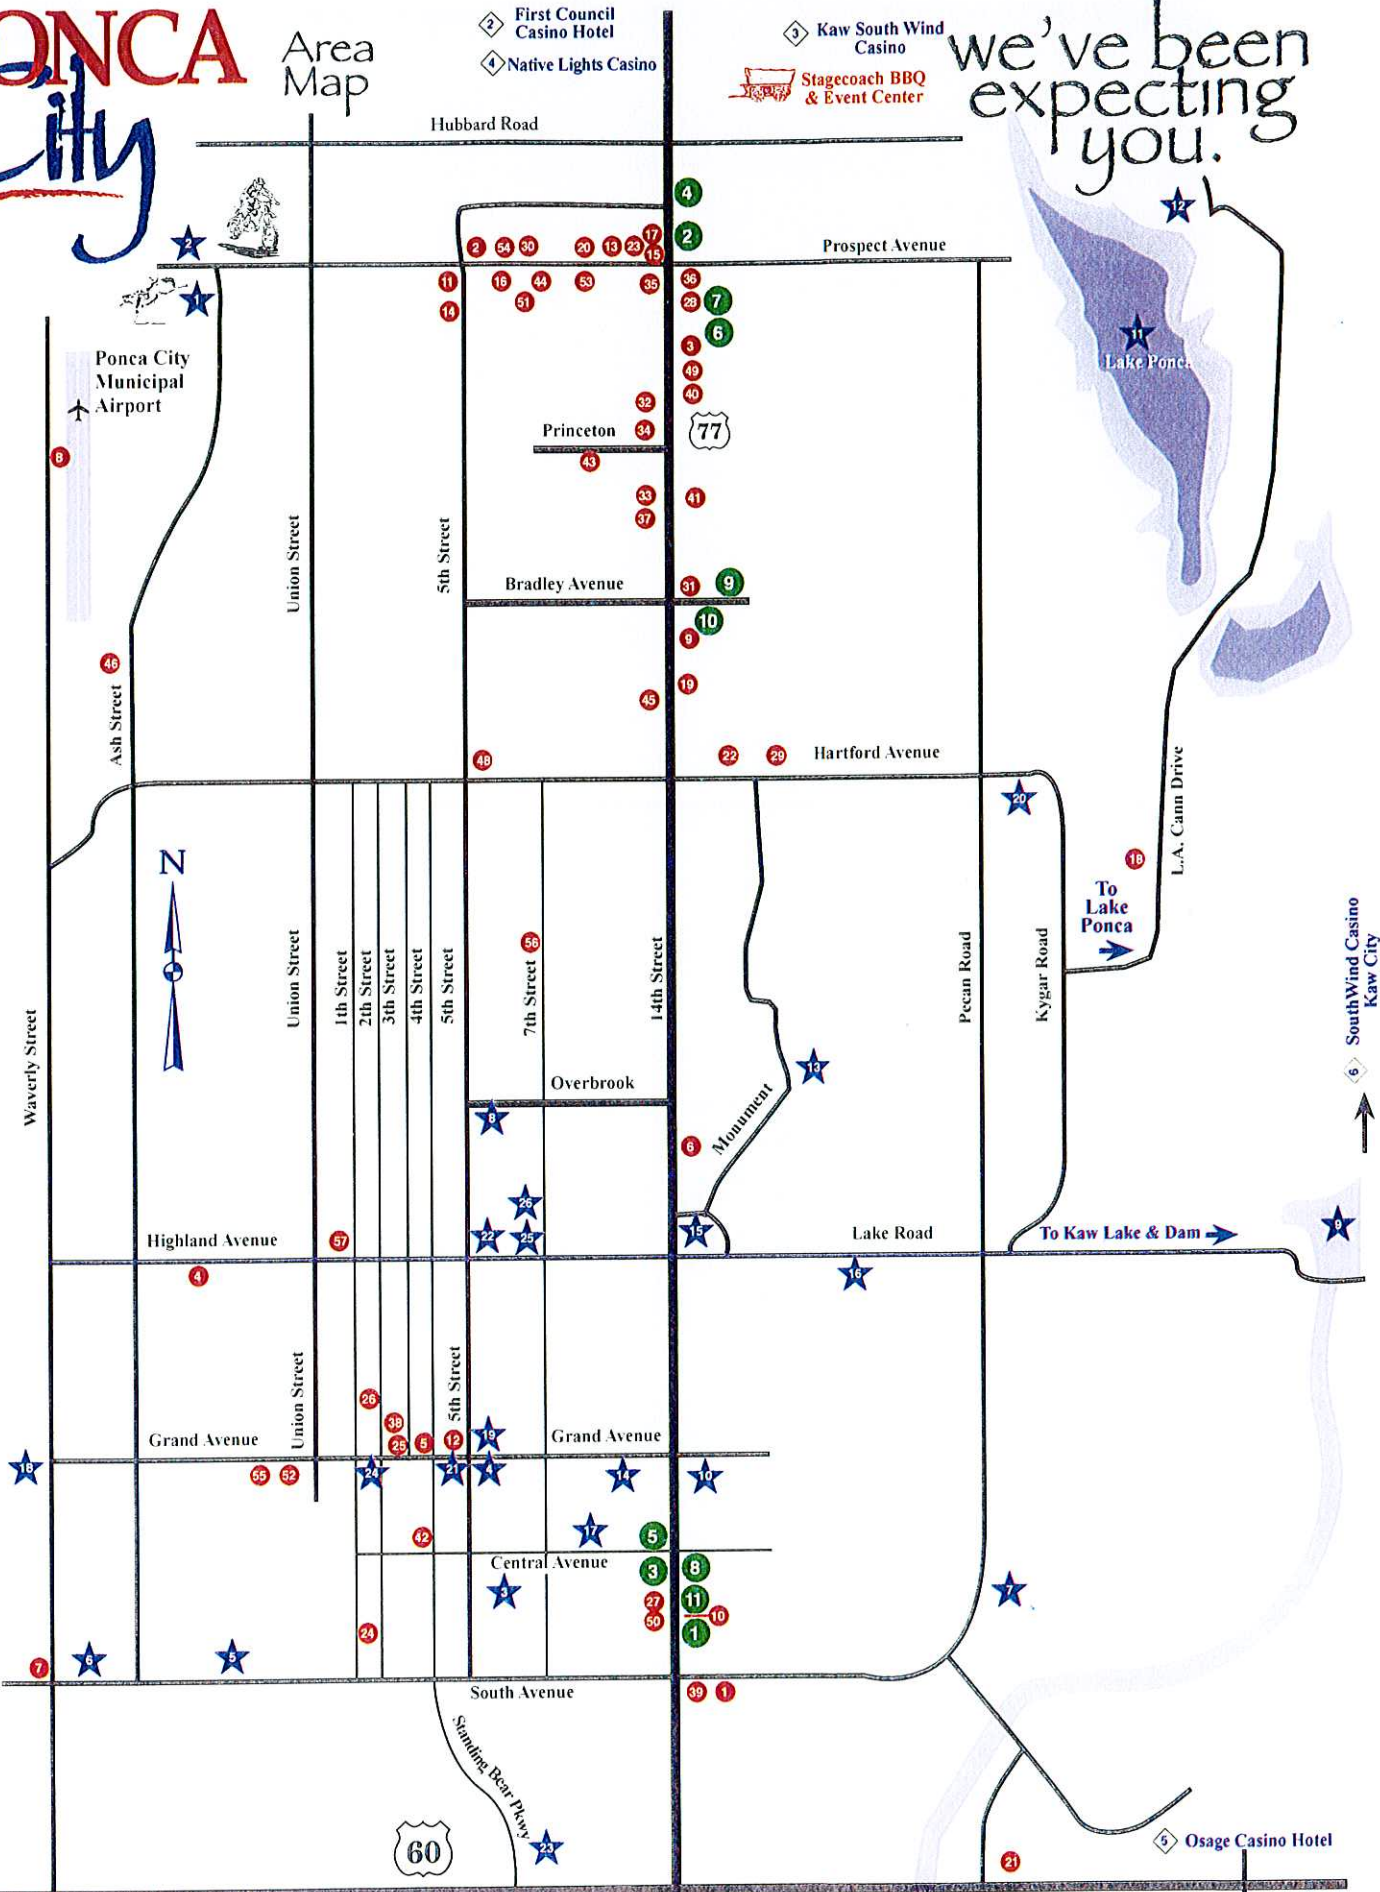

# PONCA City

Area Map

- ◆ First Council Casino Hotel
- ◆ Native Lights Casino

- ◆ Kaw South Wind Casino
- ◆ Stagecoach BBQ & Event Center

we've been expecting you.

Ponca City Municipal Airport

Lake Ponca

Princeton

Bradley Avenue

Hartford Avenue

Overbrook

Highland Avenue

Lake Road

Grand Avenue

Grand Avenue

Central Avenue

South Avenue

Sunning Bear Pkwy

To Lake Ponca

To Kaw Lake & Dam

SouthWind Casino  
Kaw City

◆ Tonkawa Casino ← To I-35

101 Ranch Historical Site  
Blubaugh Angus Ranch  
Silvertop Farm & Vineyards

↓ To Cimarron Turnpike  
◆ 7 Clans Paradise Casino

## PIZZA

- ㉖ Domino's Pizza..... 506 S. Fourteenth
- ㉗ Little Caesars Pizza ..... 2707 N. Fourteenth
- ㉘ Marcos Pizza ..... 1403 E. Hartford
- ㉙ Papa Murphy's..... 901 E. Prospect
- ㉚ Pizza Hut..... 2301 N. Fourteenth
- ㉛ Pizza Inn ..... 2224 N. Fourteenth