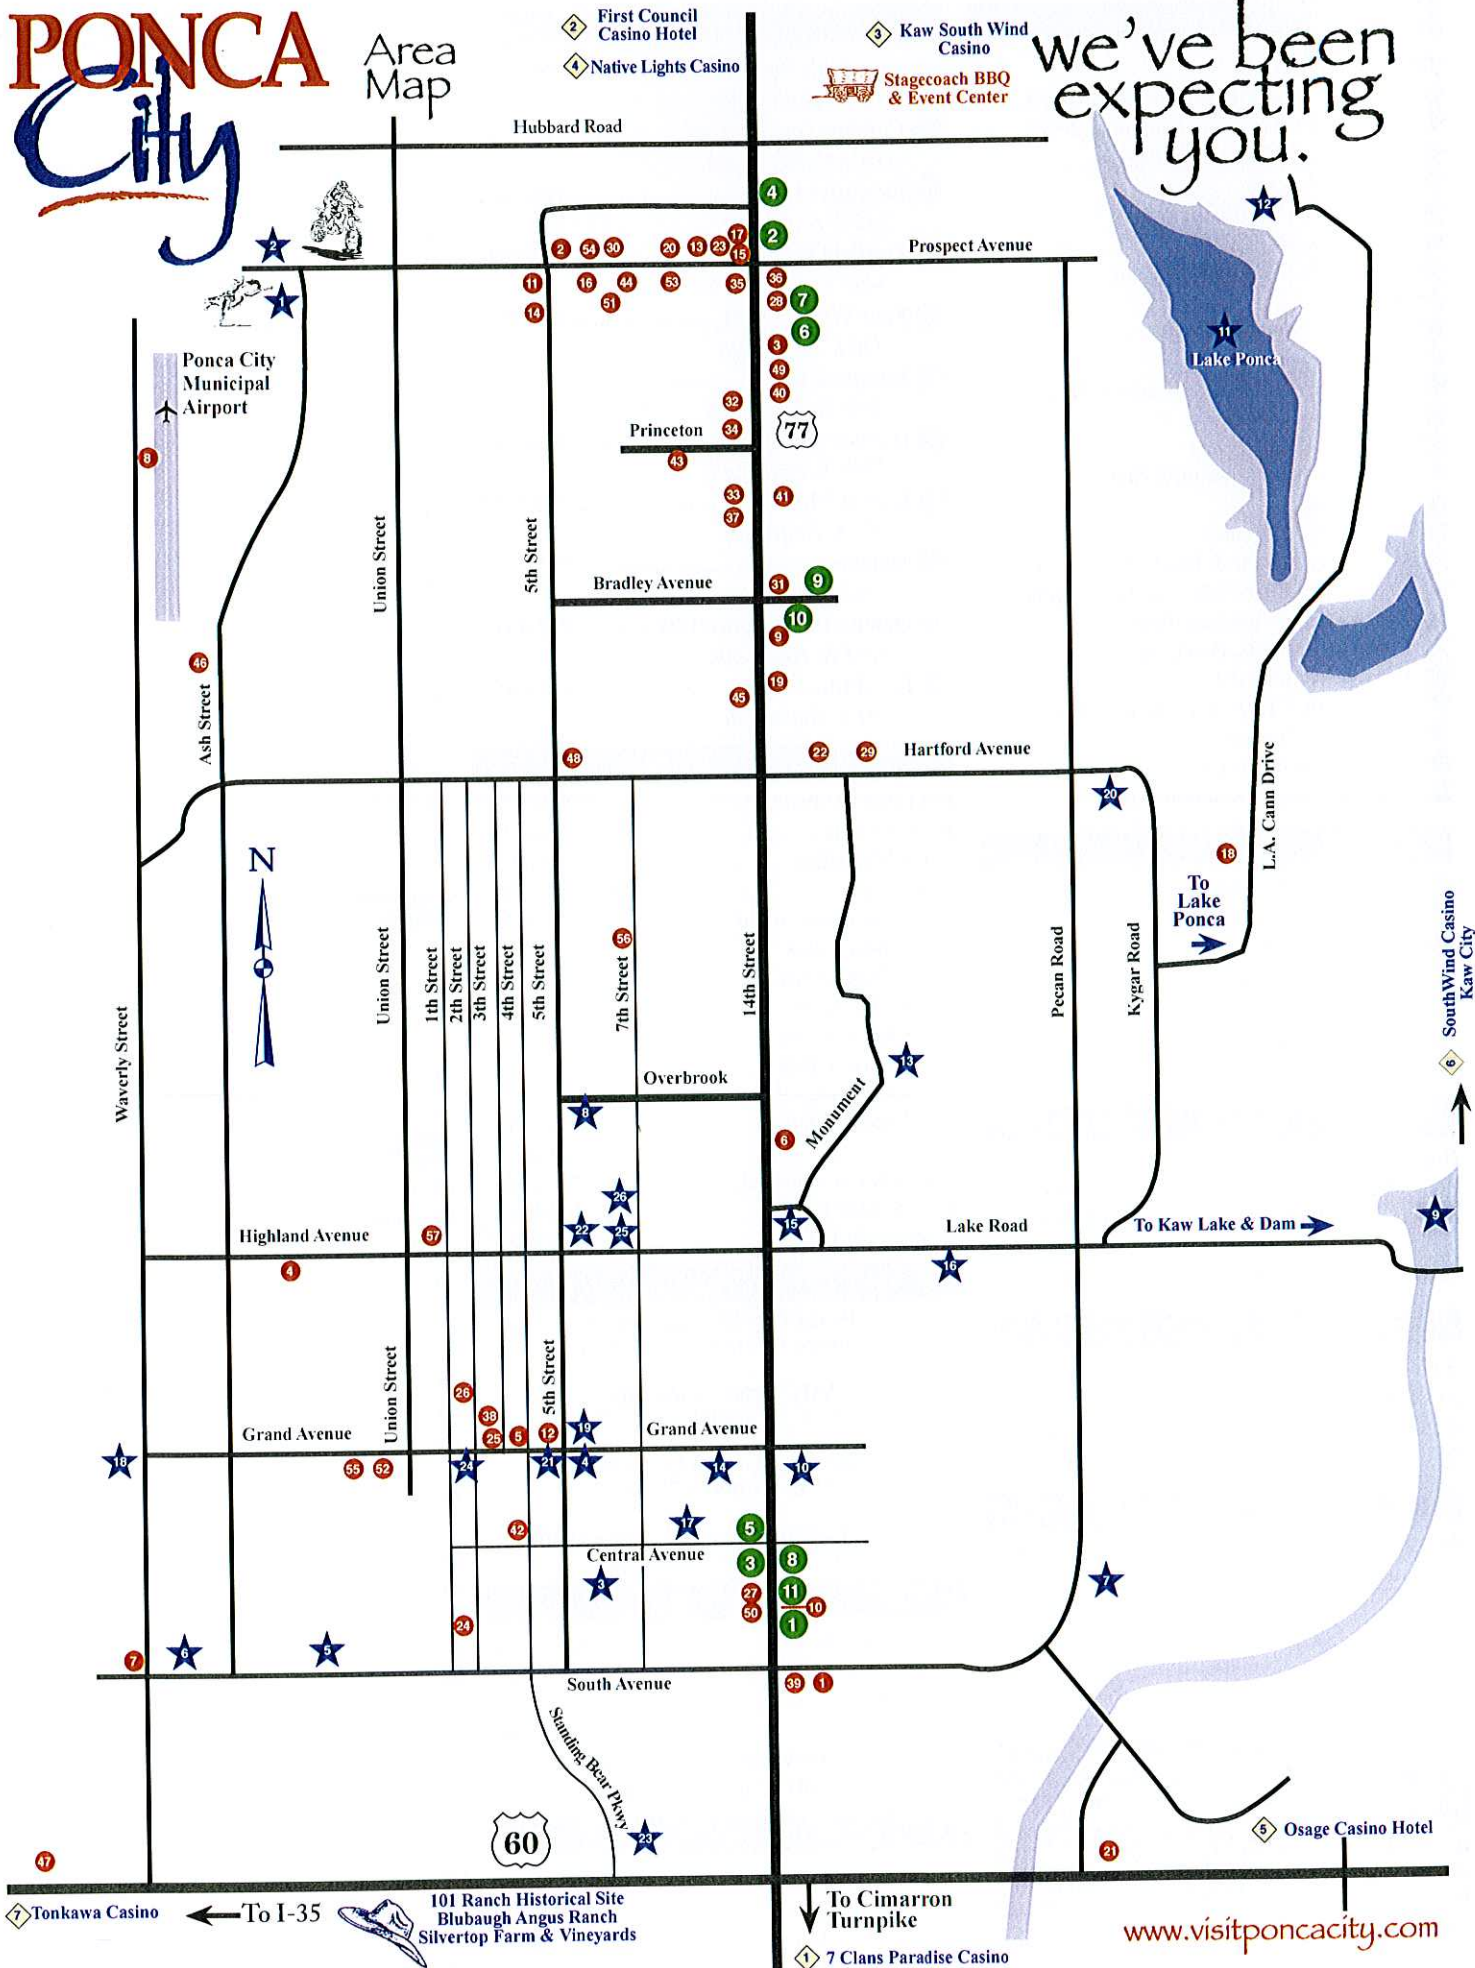

# PONCA City

## Area Map

- 2 First Council Casino Hotel
- 4 Native Lights Casino

- 3 Kaw South Wind Casino
- Stagecoach BBQ & Event Center

we've been expecting you.

7 Tonkawa Casino ← To I-35

101 Ranch Historical Site  
Blubaugh Angus Ranch  
Silvertop Farm & Vineyards

↓ To Cimarron Turnpike

1 7 Clans Paradise Casino

[www.visitponcacity.com](http://www.visitponcacity.com)